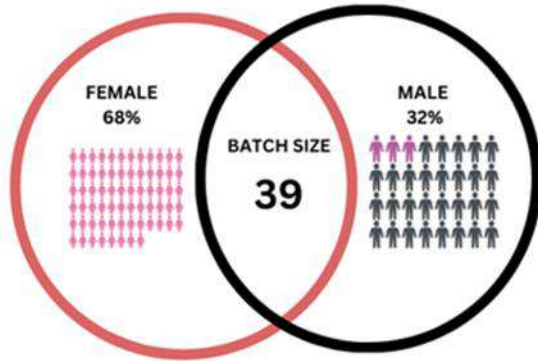

SAMSOE PLACEMENT REPORT : 2023-24

Batch Size & Gender Ratio

CAMPUS COMPANIES:

BATCH SIZE & GENDER RATIO

CAMPUS COMPANIES:

TATA STRATEGIC MANAGEMENT GROUP

SVKM's NMIMS Deemed to be University (as per UGC Norms)