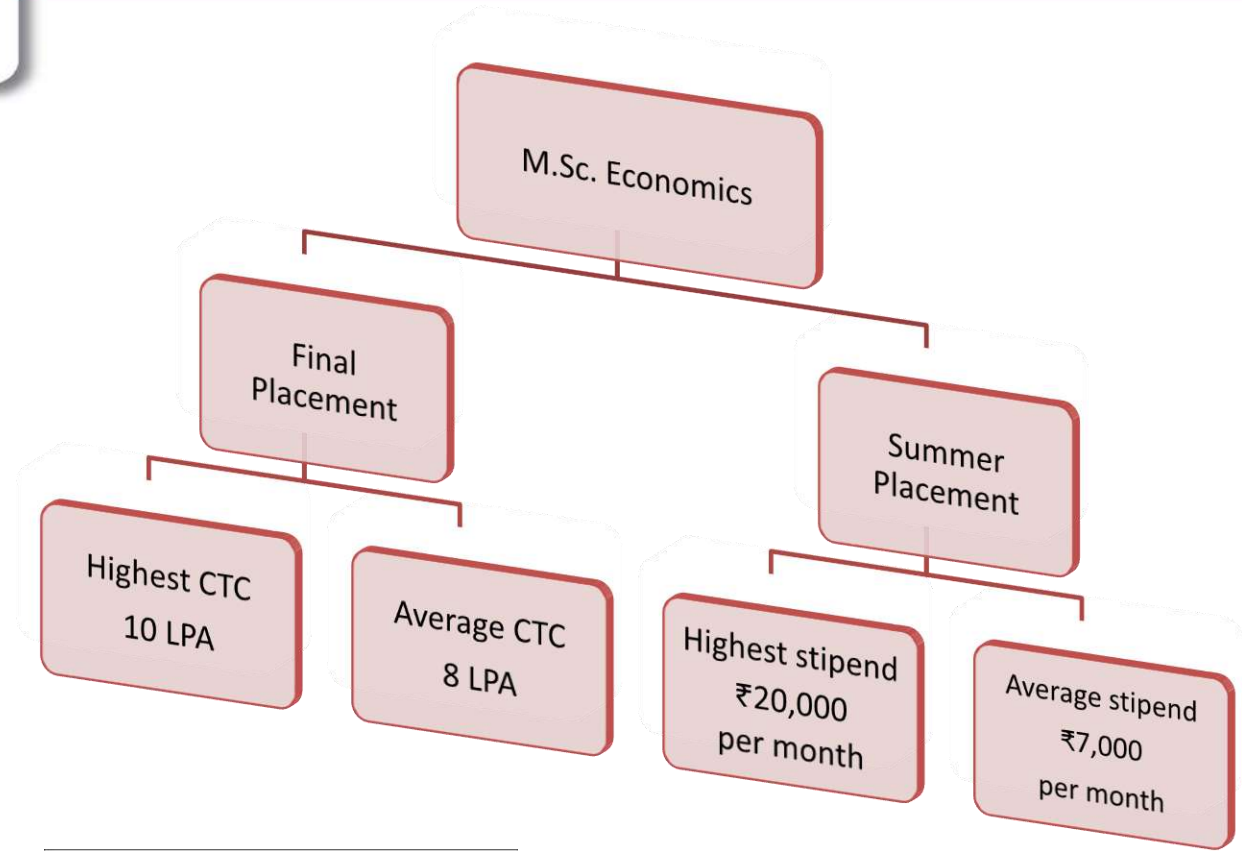

SAMSOE PLACEMENT REPORT : 2023-24

Batch Size & Gender Ratio

CAMPUS COMPANIES:

BATCH SIZE & GENDER RATIO

CAMPUS COMPANIES:

TATA STRATEGIC MANAGEMENT GROUP

SVKM's NMIMS Deemed to be University (as per UGC Norms)