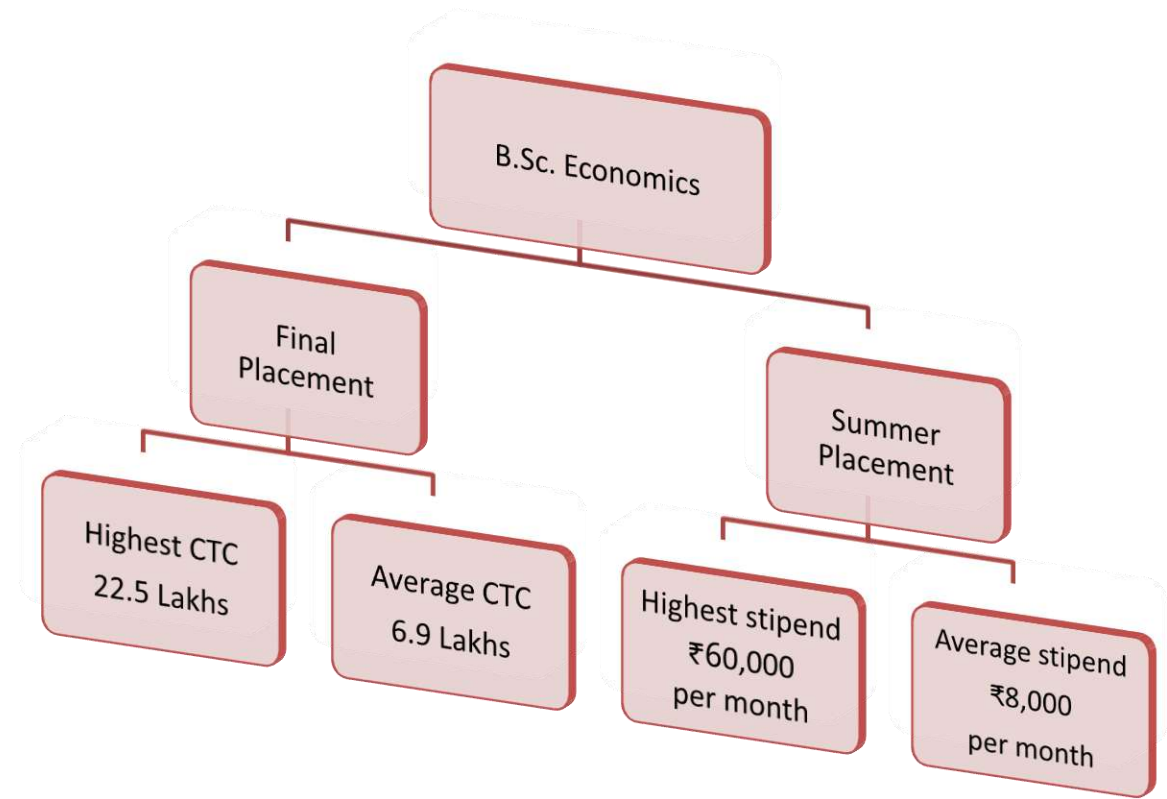

SAMSOE PLACEMENT REPORT : 2023-24

Batch Size & Gender Ratio

CAMPUS COMPANIES:

BATCH SIZE & GENDER RATIO

CAMPUS COMPANIES:

TATA STRATEGIC MANAGEMENT GROUP

SVKM's NMIMS Deemed to be University (as per UGC Norms)