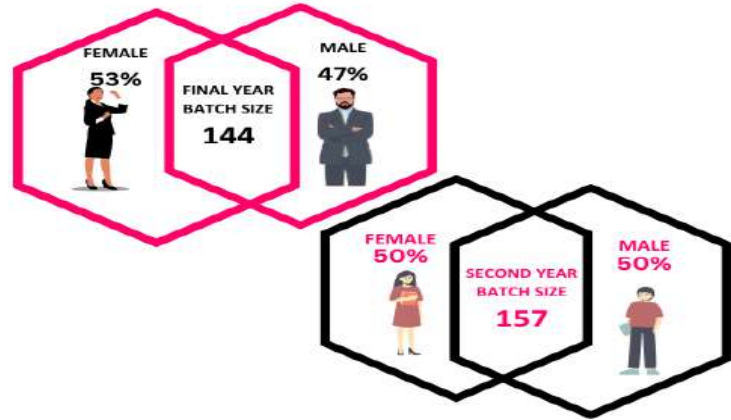

SAMSOE PLACEMENT REPORT : 2023-24

Batch Size & Gender Ratio

CAMPUS COMPANIES:

BATCH SIZE & GENDER RATIO

CAMPUS COMPANIES:

TATA STRATEGIC MANAGEMENT GROUP

SVKM's NMIMS Deemed to be University (as per UGC Norms)